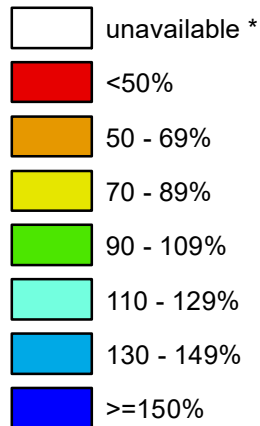

Wyoming SNOTEL Current Snow Water Equivalent (SWE) % of Normal

Apr 13, 2022

Current Snow Water Equivalent (SWE) Basin-wide Percent of 1991-2020 Median

*Provisional Data
Subject to Revision*

The snow water equivalent percent of normal represents the current snow water equivalent found at selected SNOTEL sites in or near the basin compared to the average value for those sites on this day. Data based on the first reading of the day (typically 00:00).