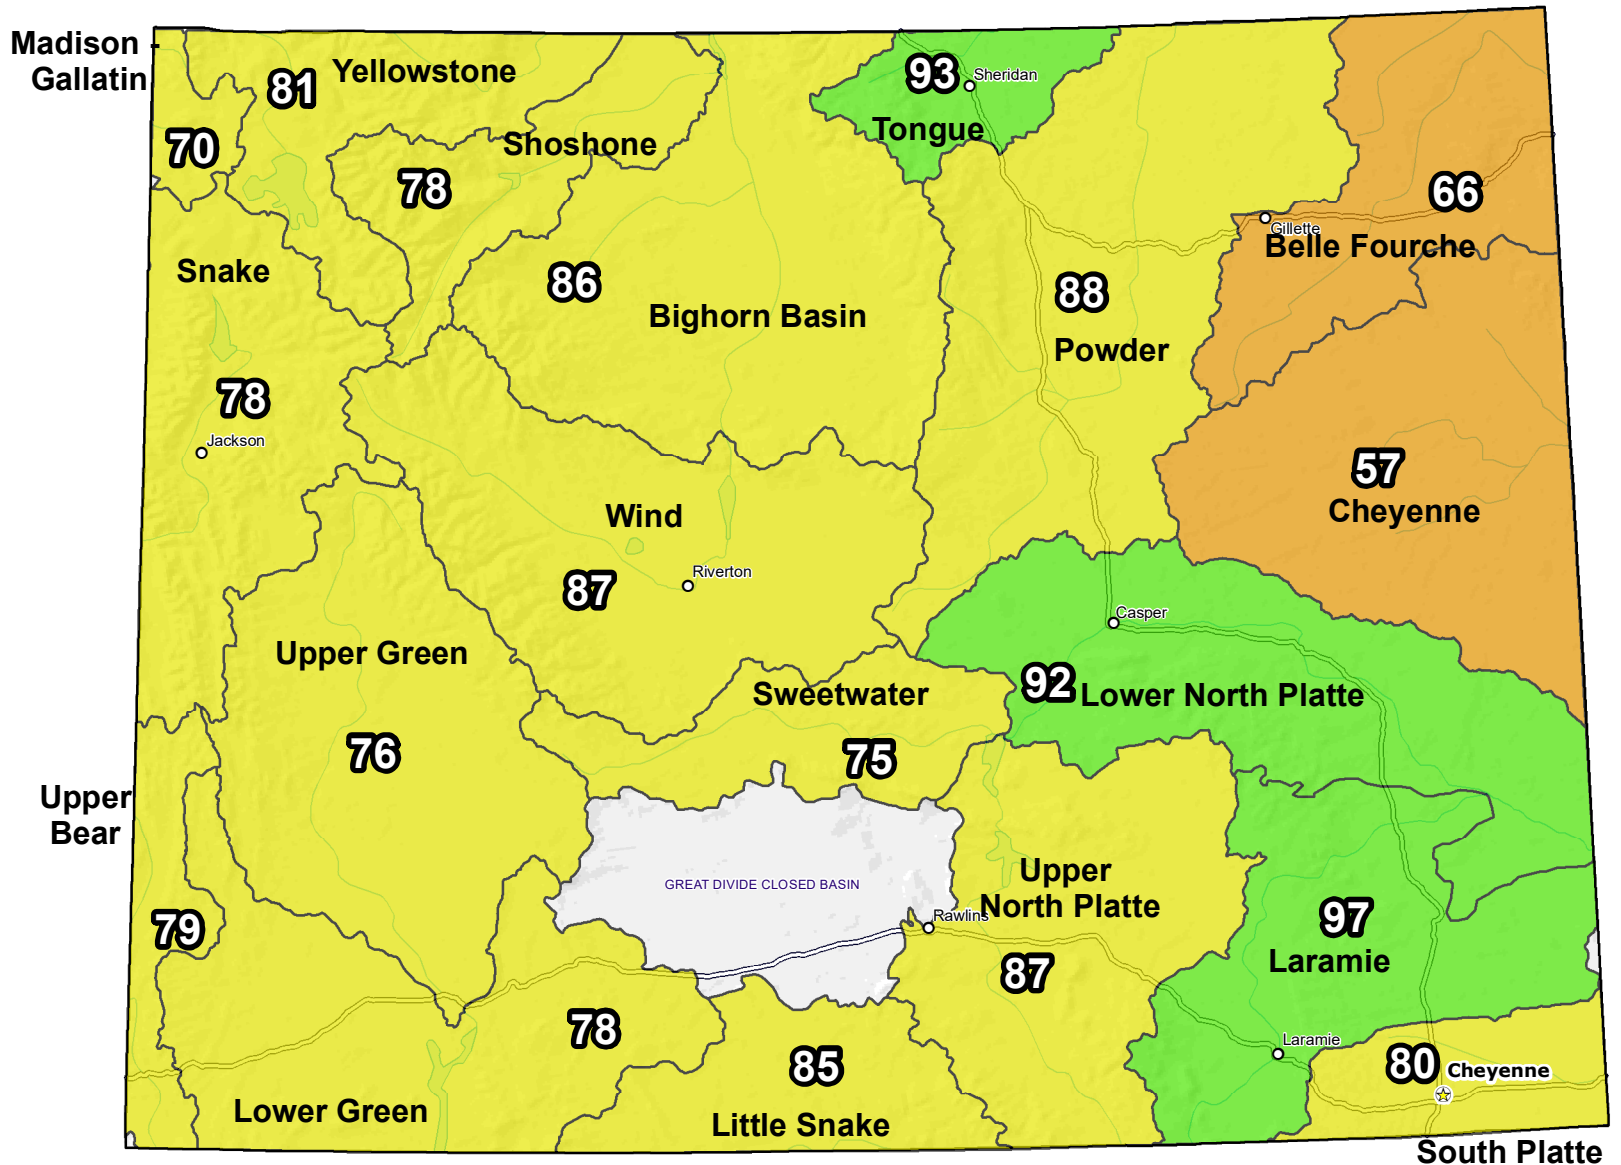

Wyoming SNOTEL Current Snow Water Equivalent (SWE) % of Normal

Apr 13, 2022

Current Snow Water Equivalent (SWE) Basin-wide Percent of 1991-2020 Median

*Provisional Data
Subject to Revision*

The snow water equivalent percent of normal represents the current snow water equivalent found at selected SNOTEL sites in or near the basin compared to the average value for those sites on this day. Data based on the first reading of the day (typically 00:00).

Prepared by:
USDA/NRCS National Water and Climate Center
Portland, Oregon
<https://www.nrcs.usda.gov/wps/portal/wcc/home/>